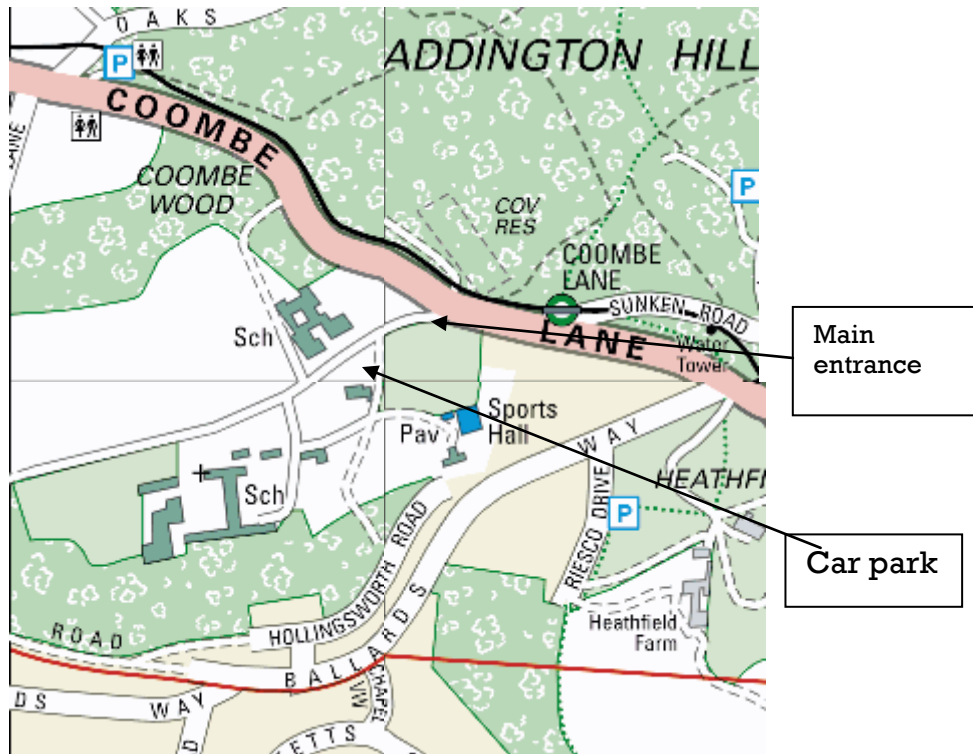

Royal Russell School can be accessed by tram. The Coombe Road tram stop is opposite the main School entrance and the sports hall is round to the left as you go in the main entrance.

By car the entrance is off Coombe Road and there is ample safe parking available in the first carpark on the left and the Sports hall is located up the footpath leading round the Cricket/athletics field.

A map is attached overleaf.

For further information contact:

Robin Faulkner,

Phone: 01883 627951 Mob: 07889 648925

Email: southcroydontabletennisclub@yahoo.co.uk

Location Map for South Croydon Table Tennis Club.
At Royal Russell School.CR9 5BX.

On the map the blue sports Hall is where South Croydon Table Tennis Club will be meeting.

This can be accessed directly from Coombe Lane through the main School entrance.

Within 100yards a car park is on the left. This is free parking and the blue sports hall (blue on the map, green in real life!)is down the path that leads from the car park.